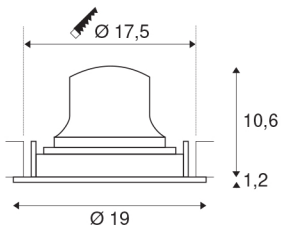

## NUMINOS® MOVE DL XL

Indoor LED recessed ceiling light black/white 4000K  
20° rotating and pivoting

Design, technology and function in perfection: NUMINOS is the light system from SLV that combines everything. With different downlights and spotlights, you can experience a thousand lighting design possibilities. Also with the NUMINOS® MOVE DL XL recessed ceiling light, which convinces with the best workmanship and lighting quality. Ideal for harmonious, modern and space-saving lighting that directs the accent to objects or the room. The recessed ceiling light has a power consumption of 37.4 watts, a luminous flux of 3600 lumens, a colour temperature of 4000 Kelvin and a good colour reproduction index of over 90. Installation is then done in no time at all. When do you choose NUMINOS ® from SLV?

## TECHNICAL DATA

Item no.:	1003757
Number of different light outlets	1
Secondary power / secondary voltage	1050mA
Height	11.8 cm
Diameter	19 cm
Installation diameter	17.5 cm
Installation depth	13 cm
Net weight	0.7 kg
Gross weight	0.89 kg
IP Code	IP 20
Safety class	III
Impact resistance class	IK02
Impact resistance	0,2 Joule
Assembly	Recessed
Assembly details	Ceiling
Wattage	37.4 W
Lumen	3600 lm
Colour temperature	4000 Kelvin
Beam angle	20 °
Color	white
CRI	90
UGR ≤	22