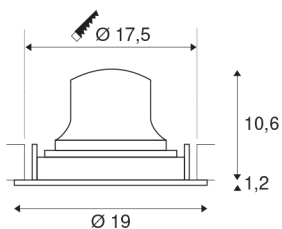

## NUMINOS® MOVE DL XL

Indoor LED recessed ceiling light white/white 4000K  
20° rotating and pivoting

The NUMINOS light system from SLV combines technology, design and functionality like no other. With different downlights and spotlights, you can experience a thousand lighting design possibilities. Also with the NUMINOS® MOVE DL XL recessed ceiling light, which convinces with the best workmanship and lighting quality. Ideal for discreet, modern and space-saving lighting that directs the accent to objects or the room. The recessed ceiling light has a power consumption of 37.4 watts, a luminous flux of 3800 lumens, a colour temperature of 4000 Kelvin and a high colour reproduction index of over 90. Installation is then done in no time at all. When to choose NUMINOS from SLV – modular diversity awaits you.

## TECHNICAL DATA

Item no.:	1003758
Number of different light outlets	1
Secondary power / secondary voltage	1050mA
Height	11.8 cm
Diameter	19 cm
Installation diameter	17.5 cm
Installation depth	13 cm
Net weight	0.66 kg
Gross weight	0.706 kg
IP Code	IP 20
Safety class	III
Impact resistance class	IK02
Impact resistance	0,2 Joule
Assembly	Recessed
Assembly details	Ceiling
Wattage	37.4 W
Lumen	3800 lm
Colour temperature	4000 Kelvin
Beam angle	20 °
Color	white
CRI	90
UGR ≤	19