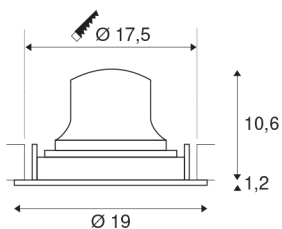

NUMINOS® MOVE DL XL

Indoor LED recessed ceiling light white/chrome 4000K
20° rotating and pivoting

NUMINOS is the best possible coordinated light system from SLV that combines function, design and technology. This way, you can experience a thousand lighting design possibilities with different downlights and spotlights. Also with the NUMINOS® MOVE DL XL recessed ceiling light, which convinces with the best workmanship and lighting quality. Ideal for discreet, modern and space-saving lighting that draws the focus to objects or the room. The recessed ceiling light convinces with a power consumption of 37.4 watts, luminous flux of 3750 lumens, colour temperature of 4000 Kelvin and a colour reproduction index of 90. This means that easy installation is a mere formality. When do you choose NUMINOS © from SLV?

TECHNICAL DATA

Item no.:	1003759
Number of different light outlets	1
Secondary power / secondary voltage	1050mA
Height	11.8 cm
Diameter	19 cm
Installation diameter	17.5 cm
Installation depth	13 cm
Net weight	0.66 kg
Gross weight	0.706 kg
IP Code	IP 20
Safety class	III
Impact resistance class	IK02
Impact resistance	0,2 Joule
Assembly	Recessed
Assembly details	Ceiling
Wattage	37.4 W
Lumen	3750 lm
Colour temperature	4000 Kelvin
Beam angle	20 °
Color	white
CRI	90
UGR ≤	19