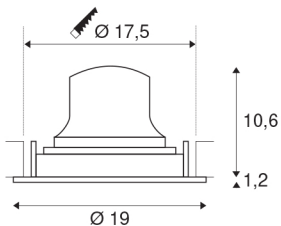

## NUMINOS® MOVE DL XL

Indoor LED recessed ceiling light white/white 4000K  
40° rotating and pivoting

The NUMINOS light system from SLV combines technology, design and functionality like no other. With various downlights and spotlights, you provide a thousand lighting design options. Like with the NUMINOS® MOVE DL XL recessed ceiling light, which impresses with its high-quality workmanship and light. In this way, you can create discreet, modern and space-saving lighting that draws the focus to objects or the room. The recessed ceiling light convinces with a power consumption of 37.4 watts, luminous flux of 3800 lumens, colour temperature of 4000 Kelvin and a colour reproduction index of 90. Installation is then done in no time at all. When will you choose SLV's modular variety?

## TECHNICAL DATA

Item no.:	1003761
Number of different light outlets	1
Secondary power / secondary voltage	1050mA
Height	11.8 cm
Diameter	19 cm
Installation diameter	17.5 cm
Installation depth	13 cm
Net weight	0.7 kg
Gross weight	0.89 kg
IP Code	IP 20
Safety class	III
Impact resistance class	IK02
Impact resistance	0,2 Joule
Assembly	Recessed
Assembly details	Ceiling
Wattage	37.4 W
Lumen	3800 lm
Colour temperature	4000 Kelvin
Beam angle	40 °
Color	white
CRI	90
UGR ≤	19