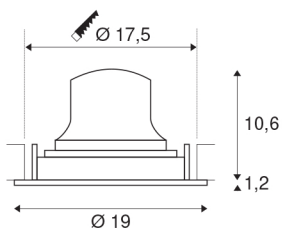

## NUMINOS® MOVE DL XL

Indoor LED recessed ceiling light white/chrome 400K  
40° rotating and pivoting

Design, technology and function in perfection: NUMINOS is the light system from SLV that combines everything. With various downlights and spotlights, you can experience a thousand lighting design possibilities. Also with the NUMINOS® MOVE DL XL recessed ceiling light, which convinces with the best workmanship and lighting quality. Ideal for unobtrusive, modern and space-saving lighting that draws the focus to objects or the room. The recessed ceiling light has a power consumption of 37.4 watts, a luminous flux of 3750 lumens, a colour temperature of 4000 Kelvin and a good colour reproduction index of over 90. Installation is then done in no time at all. When to choose NUMINOS from SLV – modular diversity awaits you.

## TECHNICAL DATA

Item no.:	1003762
Number of different light outlets	1
Secondary power / secondary voltage	1050mA
Height	11.8 cm
Diameter	19 cm
Installation diameter	17.5 cm
Installation depth	13 cm
Net weight	0.7 kg
Gross weight	0.89 kg
IP Code	IP 20
Safety class	III
Impact resistance class	IK02
Impact resistance	0,2 Joule
Assembly	Recessed
Assembly details	Ceiling
Wattage	37.4 W
Lumen	3750 lm
Colour temperature	4000 Kelvin
Beam angle	40 °
Color	white
CRI	90
UGR ≤	19