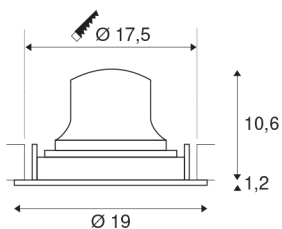

## NUMINOS® MOVE DL XL

Indoor LED recessed ceiling light white/white 4000K  
55° rotating and pivoting

The NUMINOS light system from SLV combines technology, design and functionality like no other. With various downlights and spotlights, you can experience a thousand lighting design possibilities. Like with the NUMINOS® MOVE DL XL recessed ceiling light, which impresses with its high-quality workmanship and light. Ideal for discreet, modern and space-saving lighting that directs the accent to objects or the room. The recessed ceiling light can convince with a power consumption of 37.4 watts, luminous flux of 3800 lumens, colour temperature of 4000 Kelvin and a high colour reproduction index of over 90. Installation is then done in no time at all. When do you choose NUMINOS® from SLV?

## TECHNICAL DATA

Item no.:	1003764
Number of different light outlets	1
Secondary power / secondary voltage	1050mA
Height	11.8 cm
Diameter	19 cm
Installation diameter	17.5 cm
Installation depth	13 cm
Net weight	0.7 kg
Gross weight	0.89 kg
IP Code	IP 20
Safety class	III
Impact resistance class	IK02
Impact resistance	0,2 Joule
Assembly	Recessed
Assembly details	Ceiling
Wattage	37.4 W
Lumen	3800 lm
Colour temperature	4000 Kelvin
Beam angle	55 °
Color	white
CRI	90
UGR ≤	19