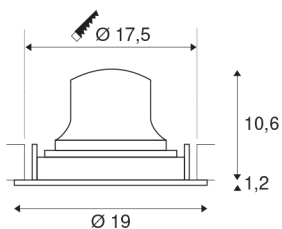

NUMINOS® MOVE DL XL

Indoor LED recessed ceiling light white/chrome 4000K
55° rotating and pivoting

NUMINOS is the best possible coordinated light system from SLV that combines function, design and technology. With various downlights and spotlights, you provide a thousand lighting design options. Also with the NUMINOS® MOVE DL XL recessed ceiling light, which convinces with the best workmanship and lighting quality. Ideal for discreet, modern and space-saving lighting that draws the focus to objects or the room. The recessed ceiling light has a power consumption of 37.4 watts, a luminous flux of 3750 lumens, a colour temperature of 4000 Kelvin and a high colour reproduction index of over 90. Installation is then done in no time at all. When will you choose SLV's modular variety?

TECHNICAL DATA

Item no.:	1003765
Number of different light outlets	1
Secondary power / secondary voltage	1050mA
Height	11.8 cm
Diameter	19 cm
Installation diameter	17.5 cm
Installation depth	13 cm
Net weight	0.7 kg
Gross weight	0.89 kg
IP Code	IP 20
Safety class	III
Impact resistance class	IK02
Impact resistance	0,2 Joule
Assembly	Recessed
Assembly details	Ceiling
Wattage	37.4 W
Lumen	3750 lm
Colour temperature	4000 Kelvin
Beam angle	55 °
Color	white
CRI	90
UGR ≤	19