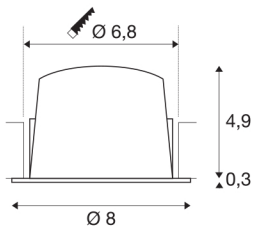

NUMINOS® DL S

Indoor LED recessed ceiling light black/black 2700K
20° including leaf springs

NUMINOS is the optimally coordinated light system from SLV that combines function, design and technology. With various downlights and spotlights, you can experience a thousand lighting design possibilities. This also includes NUMINOS® DL S, which impresses as a recessed ceiling light with the best workmanship and lighting quality. In this way, you can create unobtrusive, modern and space-saving lighting that draws the focus to objects or the room. The recessed ceiling light can convince with a power consumption of 8.6 watts, luminous flux of 670 lumens, colour temperature of 2700 Kelvin and a high colour reproduction index of over 90. Installation is then done in no time at all. When will you choose SLV's modular variety?

TECHNICAL DATA

Item no.:	1003769
Number of different light outlets	1
Secondary power / secondary voltage	250mA
Height	5.2 cm
Diameter	8 cm
Installation diameter	6.8 cm
Installation depth	5.5 cm
Net weight	0.16 kg
Gross weight	0.2 kg
IP Code	IP 20 / IP 44
Safety class	III
Impact resistance class	IK02
Impact resistance	0,2 Joule
Assembly	Recessed
Assembly details	Ceiling
Wattage	8.6 W
Lumen	670 lm
Colour temperature	2700 Kelvin
Beam angle	20 °
Color	black
CRI	90
UGR ≤	19