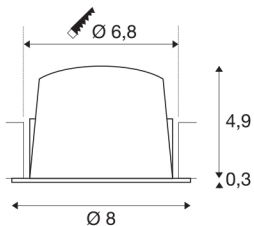

NUMINOS® DL S

Indoor LED recessed ceiling light black/white 2700K
20° including leaf springs

The NUMINOS light system from SLV perfectly combines function, design and technology. With various downlights and spotlights, you provide a thousand lighting design options. This also includes NUMINOS® DL S, which impresses as a recessed ceiling light with the best workmanship and lighting quality. Ideal for discreet, modern and space-saving lighting that directs the accent to objects or the room. The recessed ceiling light can convince with a power consumption of 8.6 watts, luminous flux of 720 lumens, colour temperature of 2700 Kelvin and a high colour reproduction index of over 90. Installation is then done in no time at all. When do you choose NUMINOS ® from SLV?

TECHNICAL DATA

Item no.:	1003770
Number of different light outlets	1
Secondary power / secondary voltage	250mA
Height	5.2 cm
Diameter	8 cm
Installation diameter	6.8 cm
Installation depth	5.5 cm
Net weight	0.16 kg
Gross weight	0.2 kg
IP Code	IP 20 / IP 44
Safety class	III
Impact resistance class	IK02
Impact resistance	0,2 Joule
Assembly	Recessed
Assembly details	Ceiling
Wattage	8.6 W
Lumen	720 lm
Colour temperature	2700 Kelvin
Beam angle	20 °
Color	black
CRI	90
UGR ≤	18.5