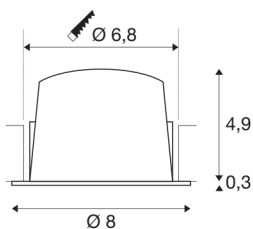

## NUMINOS® DL S

Indoor LED recessed ceiling light black/chrome 2700K  
20° including leaf springs

Design, technology and function in perfection: NUMINOS is the light system from SLV that combines everything. This way, you can experience a thousand lighting design possibilities with different downlights and spotlights. This also includes NUMINOS® DL S, which impresses as a recessed ceiling light with the best workmanship and lighting quality. Ideal for discreet, modern and space-saving lighting that directs the accent to objects or the room. The recessed ceiling light convinces with a power consumption of 8.6 watts, luminous flux of 690 lumens, colour temperature of 2700 Kelvin and a colour reproduction index of 90. Installation is then done in no time at all. When will you choose SLV's modular variety?

## TECHNICAL DATA

Item no.:	1003771
Number of different light outlets	1
Secondary power / secondary voltage	250mA
Height	5.2 cm
Diameter	8 cm
Installation diameter	6.8 cm
Installation depth	5.5 cm
Net weight	0.16 kg
Gross weight	0.2 kg
IP Code	IP 20 / IP 44
Safety class	III
Impact resistance class	IK02
Impact resistance	0,2 Joule
Assembly	Recessed
Assembly details	Ceiling
Wattage	8.6 W
Lumen	690 lm
Colour temperature	2700 Kelvin
Beam angle	20 °
Color	black
CRI	90
UGR ≤	19