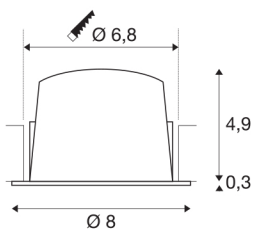

NUMINOS® DL S

Indoor LED recessed ceiling light black/black 2700K
40° including leaf springs

The NUMINOS light system from SLV combines technology, design and functionality like no other. The different downlights and spotlights make a thousand lighting design options possible. Also with the NUMINOS® DL S recessed ceiling light, which convinces with the best workmanship and lighting quality. In this way, you can create discreet, modern and space-saving lighting that draws the focus to objects or the room. The recessed ceiling light convinces with a power consumption of 8.6 watts, luminous flux of 670 lumens, colour temperature of 2700 Kelvin and a colour reproduction index of 90. This means that easy installation is a mere formality. When do you choose NUMINOS® from SLV?

TECHNICAL DATA

Item no.:	1003772
Number of different light outlets	1
Secondary power / secondary voltage	250mA
Height	5.2 cm
Diameter	8 cm
Installation diameter	6.8 cm
Installation depth	5.5 cm
Net weight	0.16 kg
Gross weight	0.185 kg
IP Code	IP 20 / IP 44
Safety class	III
Impact resistance class	IK02
Impact resistance	0,2 Joule
Assembly	Recessed
Assembly details	Ceiling
Wattage	8.6 W
Lumen	670 lm
Colour temperature	2700 Kelvin
Beam angle	40 °
Color	black
CRI	90
UGR ≤	18.5