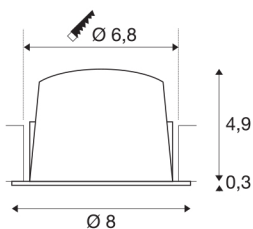

NUMINOS® DL S

Indoor LED recessed ceiling light black/white 2700K
40° including leaf springs

NUMINOS is the optimally coordinated light system from SLV that combines function, design and technology. This way, you can experience a thousand lighting design possibilities with different downlights and spotlights. Like with the NUMINOS® DL S recessed ceiling light, which impresses with its high-quality workmanship and light. Ideal for discreet, modern and space-saving lighting that draws the focus to objects or the room. The recessed ceiling light can convince with a power consumption of 8.6 watts, luminous flux of 720 lumens, colour temperature of 2700 Kelvin and a high colour reproduction index of over 90. Installation is then done in no time at all. When to choose NUMINOS from SLV – modular diversity awaits you.

TECHNICAL DATA

Item no.:	1003773
Number of different light outlets	1
Secondary power / secondary voltage	250mA
Height	5.2 cm
Diameter	8 cm
Installation diameter	6.8 cm
Installation depth	5.5 cm
Net weight	0.16 kg
Gross weight	0.2 kg
IP Code	IP 20 / IP 44
Safety class	III
Impact resistance class	IK02
Impact resistance	0,2 Joule
Assembly	Recessed
Assembly details	Ceiling
Wattage	8.6 W
Lumen	720 lm
Colour temperature	2700 Kelvin
Beam angle	40 °
Color	black
CRI	90
UGR ≤	19