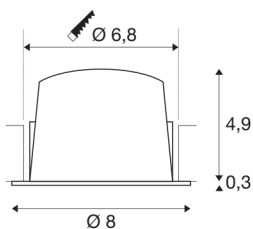

## NUMINOS® DL S

Indoor LED recessed ceiling light black/black 2700K  
55° including leaf springs

Design, technology and function in perfection: NUMINOS is the light system from SLV that combines everything. With different downlights and spotlights, you provide a thousand lighting design possibilities. This also includes NUMINOS® DL S, which impresses as a recessed ceiling light with the best workmanship and lighting quality. Ideal for discreet, modern and space-saving lighting that directs the accent to objects or the room. The recessed ceiling light has a power consumption of 8.6 watts, a luminous flux of 670 lumens, a colour temperature of 2700 Kelvin and a high colour reproduction index of over 90. Installation is then done in no time at all. When do you choose NUMINOS® from SLV?

## TECHNICAL DATA

Item no.:	1003775
Number of different light outlets	1
Secondary power / secondary voltage	250mA
Height	5.2 cm
Diameter	8 cm
Installation diameter	6.8 cm
Installation depth	5.5 cm
Net weight	0.16 kg
Gross weight	0.2 kg
IP Code	IP 20 / IP 44
Safety class	III
Impact resistance class	IK02
Impact resistance	0,2 Joule
Assembly	Recessed
Assembly details	Ceiling
Wattage	8.6 W
Lumen	670 lm
Colour temperature	2700 Kelvin
Beam angle	55 °
Color	black
CRI	90
UGR ≤	22