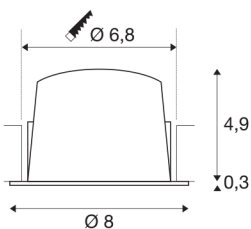

NUMINOS® DL S

Indoor LED recessed ceiling light black/white 2700K
55° gimballed, rotating and pivoting, including leaf
springs

NUMINOS is the perfectly coordinated light system from SLV that combines function, design and technology. This way, you can experience a thousand lighting design possibilities with different downlights and spotlights. This also includes NUMINOS® DL S, which impresses as a recessed ceiling light with the best workmanship and lighting quality. Ideal for harmonious, modern and space-saving lighting that directs the accent to objects or the room. The recessed ceiling light convinces with a power consumption of 8.6 watts, luminous flux of 720 lumens, colour temperature of 2700 Kelvin and a colour reproduction index of 90. This means that easy installation is a mere formality. When to choose NUMINOS from SLV – modular diversity awaits you.

TECHNICAL DATA

Item no.:	1003776
Number of different light outlets	1
Secondary power / secondary voltage	250mA
Height	5.2 cm
Diameter	8 cm
Installation diameter	6.8 cm
Installation depth	5.5 cm
Net weight	0.12 kg
Gross weight	0.128 kg
IP Code	IP 20 / IP 44
Safety class	III
Impact resistance class	IK02
Impact resistance	0,2 Joule
Assembly	Recessed
Assembly details	Ceiling
Wattage	8.6 W
Lumen	720 lm
Colour temperature	2700 Kelvin
Beam angle	55 °
Color	black
CRI	90
UGR ≤	22