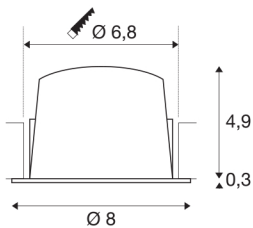

NUMINOS® DL S

Indoor LED recessed ceiling light white/black 2700K
40° gimballed, rotating and pivoting, including leaf
springs

The NUMINOS light system from SLV skilfully combines function, design and technology. With different downlights and spotlights, you provide a thousand lighting design possibilities. Also with the NUMINOS® DL S recessed ceiling light, which convinces with the best workmanship and lighting quality. Ideal for discreet, modern and space-saving lighting that draws the focus to objects or the room. The recessed ceiling light can convince with a power consumption of 8.6 watts, luminous flux of 670 lumens, colour temperature of 2700 Kelvin and a high colour reproduction index of over 90. Installation is then done in no time at all. When to choose NUMINOS from SLV – modular diversity awaits you.

TECHNICAL DATA

Item no.:	1003784
Number of different light outlets	1
Secondary power / secondary voltage	250mA
Height	5.2 cm
Diameter	8 cm
Installation diameter	6.8 cm
Installation depth	5.5 cm
Net weight	0.16 kg
Gross weight	0.185 kg
IP Code	IP 20 / IP 44
Safety class	III
Impact resistance class	IK02
Impact resistance	0,2 Joule
Assembly	Recessed
Assembly details	Ceiling
Wattage	8.6 W
Lumen	670 lm
Colour temperature	2700 Kelvin
Beam angle	40 °
Color	white
CRI	90
UGR ≤	19