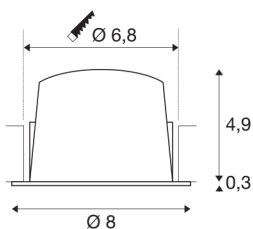

## NUMINOS® DL S

Indoor LED recessed ceiling light white/white 2700K  
40° gimballed, rotating and pivoting, including leaf  
springs

The NUMINOS light system from SLV combines technology, design and functionality like no other. This way, you can experience a thousand lighting design possibilities with a variety of downlights and spotlights. Also with the NUMINOS® DL S recessed ceiling light, which convinces with the best workmanship and lighting quality. Ideal for unobtrusive, modern and space-saving lighting that draws the focus to objects or the room. The recessed ceiling light can convince with a power consumption of 8.6 watts, luminous flux of 720 lumens, colour temperature of 2700 Kelvin and a high colour reproduction index of over 90. Installation is then done in no time at all. When do you choose NUMINOS © from SLV?

## TECHNICAL DATA

Item no.:	1003785
Number of different light outlets	1
Secondary power / secondary voltage	250mA
Height	5.2 cm
Diameter	8 cm
Installation diameter	6.8 cm
Installation depth	5.5 cm
Net weight	0.16 kg
Gross weight	0.2 kg
IP Code	IP 20 / IP 44
Safety class	III
Impact resistance class	IK02
Impact resistance	0,2 Joule
Assembly	Recessed
Assembly details	Ceiling
Wattage	8.6 W
Lumen	720 lm
Colour temperature	2700 Kelvin
Beam angle	40 °
Color	white
CRI	90
UGR ≤	19