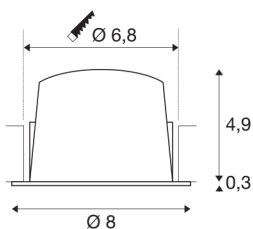

NUMINOS® DL S

Indoor LED recessed ceiling light white/chrome 2700K 40° gimballed, rotating and pivoting, including leaf springs

The NUMINOS light system from SLV combines technology, design and functionality like no other. With different downlights and spotlights, you provide a thousand lighting design possibilities. Also with the NUMINOS® DL S recessed ceiling light, which convinces with the best workmanship and lighting quality. In this way, you can create unobtrusive, modern and space-saving lighting that draws the focus to objects or the room. The recessed ceiling light convinces with a power consumption of 8.6 watts, luminous flux of 690 lumens, colour temperature of 2700 Kelvin and a colour reproduction index of 90. This means that easy installation is a mere formality. When do you choose NUMINOS® from SLV?

TECHNICAL DATA

Item no.:	1003786
Number of different light outlets	1
Secondary power / secondary voltage	250mA
Height	5.2 cm
Diameter	8 cm
Installation diameter	6.8 cm
Installation depth	5.5 cm
Net weight	0.16 kg
Gross weight	0.2 kg
IP Code	IP 20 / IP 44
Safety class	III
Impact resistance class	IK02
Impact resistance	0,2 Joule
Assembly	Recessed
Assembly details	Ceiling
Wattage	8.6 W
Lumen	690 lm
Colour temperature	2700 Kelvin
Beam angle	40 °
Color	white
CRI	90
UGR ≤	19