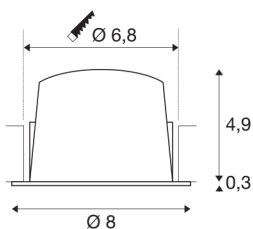

NUMINOS® DL S

Indoor LED recessed ceiling light white/black 2700K
55° gimballed, rotating and pivoting, including leaf
springs

The NUMINOS light system from SLV combines technology, design and functionality like no other. This way, you can experience a thousand lighting design possibilities with different downlights and spotlights. This also includes NUMINOS® DL S, which impresses as a recessed ceiling light with the best workmanship and lighting quality. Ideal for discreet, modern and space-saving lighting that directs the accent to objects or the room. The recessed ceiling light can convince with a power consumption of 8.6 watts, luminous flux of 670 lumens, colour temperature of 2700 Kelvin and a high colour reproduction index of over 90. Installation is then done in no time at all. When do you choose NUMINOS ® from SLV?

TECHNICAL DATA

Item no.:	1003787
Number of different light outlets	1
Secondary power / secondary voltage	250mA
Height	5.2 cm
Diameter	8 cm
Installation diameter	6.8 cm
Installation depth	5.5 cm
Net weight	0.12 kg
Gross weight	0.128 kg
IP Code	IP 20 / IP 44
Safety class	III
Impact resistance class	IK02
Impact resistance	0,2 Joule
Assembly	Recessed
Assembly details	Ceiling
Wattage	8.6 W
Lumen	670 lm
Colour temperature	2700 Kelvin
Beam angle	55 °
Color	white
CRI	90
UGR ≤	22