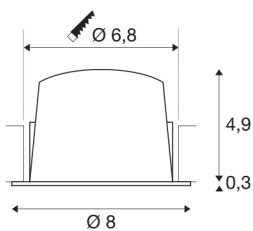

NUMINOS® DL S

Indoor LED recessed ceiling light white/white 2700K
55° gimballed, rotating and pivoting, including leaf
springs

NUMINOS is the optimally coordinated light system from SLV that combines function, design and technology. This way, you can experience a thousand lighting design possibilities with a variety of downlights and spotlights. Also with the NUMINOS® DL S recessed ceiling light, which convinces with the best workmanship and lighting quality. In this way, you can create discreet, modern and space-saving lighting that draws the focus to objects or the room. The recessed ceiling light convinces with a power consumption of 8.6 watts, luminous flux of 720 lumens, colour temperature of 2700 Kelvin and a colour reproduction index of 90. Installation is then done in no time at all. When do you choose NUMINOS ® from SLV?

TECHNICAL DATA

Item no.:	1003788
Number of different light outlets	1
Secondary power / secondary voltage	250mA
Height	5.2 cm
Diameter	8 cm
Installation diameter	6.8 cm
Installation depth	5.5 cm
Net weight	0.16 kg
Gross weight	0.185 kg
IP Code	IP 20 / IP 44
Safety class	III
Impact resistance class	IK02
Impact resistance	0,2 Joule
Assembly	Recessed
Assembly details	Ceiling
Wattage	8.6 W
Lumen	720 lm
Colour temperature	2700 Kelvin
Beam angle	55 °
Color	white
CRI	90
UGR ≤	22