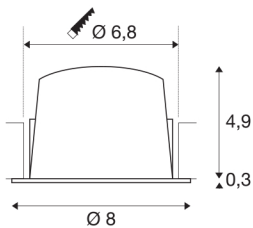

NUMINOS® DL S

Indoor LED recessed ceiling light white/chrome 2700K
55° gimballed, rotating and pivoting, including leaf
springs

The NUMINOS light system from SLV combines technology, design and functionality like no other. With a variety of downlights and spotlights, you provide a thousand lighting design options. Also with the NUMINOS® DL S recessed ceiling light, which convinces with the best workmanship and lighting quality. Ideal for discreet, modern and space-saving lighting that directs the accent to objects or the room. The recessed ceiling light has a power consumption of 8.6 watts, a luminous flux of 690 lumens, a colour temperature of 2700 Kelvin and a good colour reproduction index of over 90. This means that simple installation is a mere formality. When do you choose NUMINOS® from SLV?

TECHNICAL DATA

Item no.:	1003789
Number of different light outlets	1
Secondary power / secondary voltage	250mA
Height	5.2 cm
Diameter	8 cm
Installation diameter	6.8 cm
Installation depth	5.5 cm
Net weight	0.16 kg
Gross weight	0.2 kg
IP Code	IP 20 / IP 44
Safety class	III
Impact resistance class	IK02
Impact resistance	0,2 Joule
Assembly	Recessed
Assembly details	Ceiling
Wattage	8.6 W
Lumen	690 lm
Colour temperature	2700 Kelvin
Beam angle	55 °
Color	white
CRI	90
UGR ≤	22