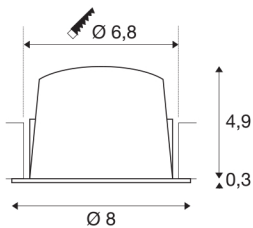

NUMINOS® DL S

Indoor LED recessed ceiling light black/black 3000K
20° gimballed, rotating and pivoting, including leaf
springs

The NUMINOS light system from SLV combines technology, design and functionality like no other. This way, you can experience a thousand lighting design possibilities with a variety of downlights and spotlights. This also includes NUMINOS® DL S, which impresses as a recessed ceiling light with the best workmanship and lighting quality. Ideal for discreet, modern and space-saving lighting that directs the accent to objects or the room. The recessed ceiling light convinces with a power consumption of 8.6 watts, luminous flux of 690 lumens, colour temperature of 3000 Kelvin and a colour reproduction index of 90. Installation is then done in no time at all. When to choose NUMINOS from SLV – modular diversity awaits you.

TECHNICAL DATA

Item no.:	1003793
Number of different light outlets	1
Secondary power / secondary voltage	250mA
Height	5.2 cm
Diameter	8 cm
Installation diameter	6.8 cm
Installation depth	5.5 cm
Net weight	0.16 kg
Gross weight	0.2 kg
IP Code	IP 20 / IP 44
Safety class	III
Impact resistance class	IK02
Impact resistance	0,2 Joule
Assembly	Recessed
Assembly details	Ceiling
Wattage	8.6 W
Lumen	690 lm
Colour temperature	3000 Kelvin
Beam angle	20 °
Color	black
CRI	90
UGR ≤	19