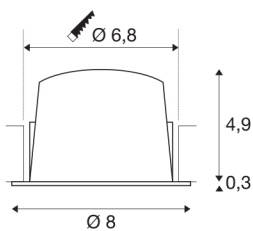

NUMINOS® DL S

Indoor LED recessed ceiling light black/white 3000K
20° gimballed, rotating and pivoting, including leaf
springs

Design, technology and function in perfection: NUMINOS is the light system from SLV that combines everything. This way, you can experience a thousand lighting design possibilities with a variety of downlights and spotlights. Also with the NUMINOS® DL S recessed ceiling light, which convinces with the best workmanship and lighting quality. Ideal for unobtrusive, modern and space-saving lighting that draws the focus to objects or the room. The recessed ceiling light has a power consumption of 8.6 watts, a luminous flux of 730 lumens, a colour temperature of 3000 Kelvin and a good colour reproduction index of over 90. Installation is then done in no time at all. When will you choose SLV's modular variety?

TECHNICAL DATA

Item no.:	1003794
Number of different light outlets	1
Secondary power / secondary voltage	250mA
Height	5.2 cm
Diameter	8 cm
Installation diameter	6.8 cm
Installation depth	5.5 cm
Net weight	0.12 kg
Gross weight	0.128 kg
IP Code	IP 20 / IP 44
Safety class	III
Impact resistance class	IK02
Impact resistance	0,2 Joule
Assembly	Recessed
Assembly details	Ceiling
Wattage	8.6 W
Lumen	730 lm
Colour temperature	3000 Kelvin
Beam angle	20 °
Color	black
CRI	90
UGR ≤	19