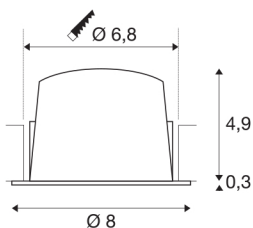

NUMINOS® DL S

Indoor LED recessed ceiling light black/black 3000K
40° gimballed, rotating and pivoting, including leaf
springs

The NUMINOS light system from SLV skilfully combines function, design and technology. With various downlights and spotlights, you provide a thousand lighting design options. Also with the NUMINOS® DL S recessed ceiling light, which convinces with the best workmanship and lighting quality. In this way, you can create discreet, modern and space-saving lighting that draws the focus to objects or the room. The recessed ceiling light convinces with a power consumption of 8.6 watts, luminous flux of 690 lumens, colour temperature of 3000 Kelvin and a colour reproduction index of 90. Installation is then done in no time at all. When do you choose NUMINOS ® from SLV?

TECHNICAL DATA

Item no.:	1003796
Number of different light outlets	1
Secondary power / secondary voltage	250mA
Height	5.2 cm
Diameter	8 cm
Installation diameter	6.8 cm
Installation depth	5.5 cm
Net weight	0.16 kg
Gross weight	0.2 kg
IP Code	IP 20 / IP 44
Safety class	III
Impact resistance class	IK02
Impact resistance	0,2 Joule
Assembly	Recessed
Assembly details	Ceiling
Wattage	8.6 W
Lumen	690 lm
Colour temperature	3000 Kelvin
Beam angle	40 °
Color	black
CRI	90
UGR ≤	19