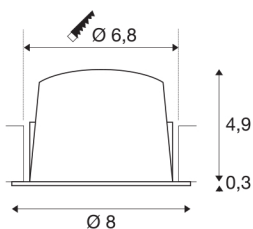

## NUMINOS® DL S

Indoor LED recessed ceiling light black/white 3000K  
40° gimballed, rotating and pivoting, including leaf springs

The NUMINOS light system from SLV combines technology, design and functionality like no other. This way, you can experience a thousand lighting design possibilities with different downlights and spotlights. This also includes NUMINOS® DL S, which impresses as a recessed ceiling light with the best workmanship and lighting quality. In this way, you can create unobtrusive, modern and space-saving lighting that draws the focus to objects or the room. The recessed ceiling light convinces with a power consumption of 8.6 watts, luminous flux of 730 lumens, colour temperature of 3000 Kelvin and a colour reproduction index of 90. Installation is then done in no time at all. When will you choose SLV's modular variety?

## TECHNICAL DATA

Item no.:	1003797
Number of different light outlets	1
Secondary power / secondary voltage	250mA
Height	5.2 cm
Diameter	8 cm
Installation diameter	6.8 cm
Installation depth	5.5 cm
Net weight	0.16 kg
Gross weight	0.2 kg
IP Code	IP 20 / IP 44
Safety class	III
Impact resistance class	IK02
Impact resistance	0,2 Joule
Assembly	Recessed
Assembly details	Ceiling
Wattage	8.6 W
Lumen	730 lm
Colour temperature	3000 Kelvin
Beam angle	40 °
Color	black
CRI	90
UGR ≤	19