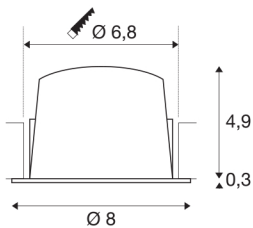

## NUMINOS® DL S

Indoor LED recessed ceiling light black/black 3000K  
55° gimballed, rotating and pivoting, including leaf  
springs

The NUMINOS light system from SLV combines technology, design and functionality like no other. With a variety of downlights and spotlights, you provide a thousand lighting design options. Like with the NUMINOS® DL S recessed ceiling light, which impresses with its high-quality workmanship and light. In this way, you can create unobtrusive, modern and space-saving lighting that draws the focus to objects or the room. The recessed ceiling light can convince with a power consumption of 8.6 watts, luminous flux of 690 lumens, colour temperature of 3000 Kelvin and a high colour reproduction index of over 90. Installation is then done in no time at all. When do you choose NUMINOS® from SLV?

## TECHNICAL DATA

Item no.:	1003799
Number of different light outlets	1
Secondary power / secondary voltage	250mA
Height	5.2 cm
Diameter	8 cm
Installation diameter	6.8 cm
Installation depth	5.5 cm
Net weight	0.16 kg
Gross weight	0.185 kg
IP Code	IP 20 / IP 44
Safety class	III
Impact resistance class	IK02
Impact resistance	0,2 Joule
Assembly	Recessed
Assembly details	Ceiling
Wattage	8.6 W
Lumen	690 lm
Colour temperature	3000 Kelvin
Beam angle	55 °
Color	black
CRI	90
UGR ≤	22