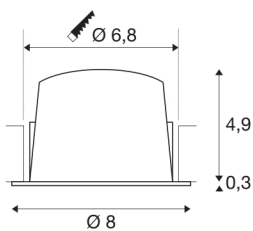

NUMINOS® DL S

Indoor LED recessed ceiling light black/white 3000K
55° gimbalø, rotating and pivoting, including leaf
springs

NUMINOS is the optimally coordinated light system from SLV that combines function, design and technology. The diverse downlights and spotlights make a thousand lighting design options possible. Also with the NUMINOS® DL S recessed ceiling light, which convinces with the best workmanship and lighting quality. Ideal for discreet, modern and space-saving lighting that draws the focus to objects or the room. The recessed ceiling light convinces with a power consumption of 8.6 watts, luminous flux of 730 lumens, colour temperature of 3000 Kelvin and a colour reproduction index of 90. This means that easy installation is a mere formality. When to choose NUMINOS from SLV – modular diversity awaits you.

TECHNICAL DATA

Item no.:	1003800
Number of different light outlets	1
Secondary power / secondary voltage	250mA
Height	5.2 cm
Diameter	8 cm
Installation diameter	6.8 cm
Installation depth	5.5 cm
Net weight	0.16 kg
Gross weight	0.2 kg
IP Code	IP 20 / IP 44
Safety class	III
Impact resistance class	IK02
Impact resistance	0,2 Joule
Assembly	Recessed
Assembly details	Ceiling
Wattage	8.6 W
Lumen	730 lm
Colour temperature	3000 Kelvin
Beam angle	55 °
Color	black
CRI	90
UGR ≤	22