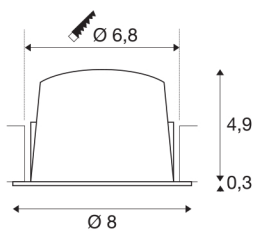

NUMINOS® DL S

Indoor LED recessed ceiling light black/chrome 3000K
55° gimballed, rotating and pivoting, including leaf
springs

Design, technology and function in perfection: NUMINOS is the light system from SLV that combines everything. This way, you can experience a thousand lighting design possibilities with different downlights and spotlights. Also with the NUMINOS® DL S recessed ceiling light, which convinces with the best workmanship and lighting quality. Ideal for unobtrusive, modern and space-saving lighting that draws the focus to objects or the room. The recessed ceiling light convinces with a power consumption of 8.6 watts, luminous flux of 700 lumens, colour temperature of 3000 Kelvin and a colour reproduction index of 90. This means that easy installation is a mere formality. When do you choose NUMINOS ® from SLV?

TECHNICAL DATA

Item no.:	1003801
Number of different light outlets	1
Secondary power / secondary voltage	250mA
Height	5.2 cm
Diameter	8 cm
Installation diameter	6.8 cm
Installation depth	5.5 cm
Net weight	0.16 kg
Gross weight	0.2 kg
IP Code	IP 20 / IP 44
Safety class	III
Impact resistance class	IK02
Impact resistance	0,2 Joule
Assembly	Recessed
Assembly details	Ceiling
Wattage	8.6 W
Lumen	700 lm
Colour temperature	3000 Kelvin
Beam angle	55 °
Color	black
CRI	90
UGR ≤	19