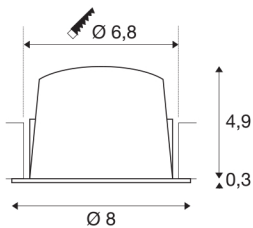

## NUMINOS® DL S

Indoor LED recessed ceiling light white/black 3000K  
20° gimballed, rotating and pivoting, including leaf  
springs

NUMINOS is the perfectly coordinated light system from SLV that combines function, design and technology. This way, you can experience a thousand lighting design possibilities with a variety of downlights and spotlights. This also includes NUMINOS® DL S, which impresses as a recessed ceiling light with the best workmanship and lighting quality. Ideal for unobtrusive, modern and space-saving lighting that draws the focus to objects or the room. The recessed ceiling light convinces with a power consumption of 8.6 watts, luminous flux of 690 lumens, colour temperature of 3000 Kelvin and a colour reproduction index of 90. Installation is then done in no time at all. When do you choose NUMINOS ® from SLV?

## TECHNICAL DATA

Item no.:	1003805
Number of different light outlets	1
Secondary power / secondary voltage	250mA
Height	5.2 cm
Diameter	8 cm
Installation diameter	6.8 cm
Installation depth	5.5 cm
Net weight	0.16 kg
Gross weight	0.2 kg
IP Code	IP 20 / IP 44
Safety class	III
Impact resistance class	IK02
Impact resistance	0,2 Joule
Assembly	Recessed
Assembly details	Ceiling
Wattage	8.6 W
Lumen	690 lm
Colour temperature	3000 Kelvin
Beam angle	20 °
Color	white
CRI	90
UGR ≤	19