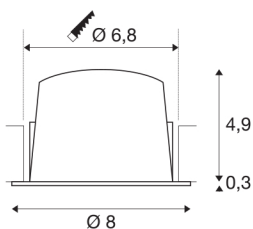

NUMINOS® DL S

Indoor LED recessed ceiling light white/white 3000K
20° gimballed, rotating and pivoting, including leaf
springs

The NUMINOS light system from SLV combines technology, design and functionality like no other. With various downlights and spotlights, you can experience a thousand lighting design possibilities. This also includes NUMINOS® DL S, which impresses as a recessed ceiling light with the best workmanship and lighting quality. Ideal for discreet, modern and space-saving lighting that draws the focus to objects or the room. The recessed ceiling light can convince with a power consumption of 8.6 watts, luminous flux of 730 lumens, colour temperature of 3000 Kelvin and a high colour reproduction index of over 90. This means that simple installation is a mere formality. When to choose NUMINOS from SLV – modular diversity awaits you.

TECHNICAL DATA

Item no.:	1003806
Number of different light outlets	1
Secondary power / secondary voltage	250mA
Height	5.2 cm
Diameter	8 cm
Installation diameter	6.8 cm
Installation depth	5.5 cm
Net weight	0.16 kg
Gross weight	0.2 kg
IP Code	IP 20 / IP 44
Safety class	III
Impact resistance class	IK02
Impact resistance	0,2 Joule
Assembly	Recessed
Assembly details	Ceiling
Wattage	8.6 W
Lumen	730 lm
Colour temperature	3000 Kelvin
Beam angle	20 °
Color	white
CRI	90
UGR ≤	19