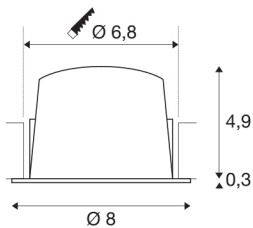

## NUMINOS® DL S

Indoor LED recessed ceiling light white/chrome 3000K  
20° gimballed, rotating and pivoting, including leaf  
springs

The NUMINOS light system from SLV combines technology, design and functionality like no other. With a variety of downlights and spotlights, you can experience a thousand lighting design possibilities. This also includes NUMINOS® DL S, which impresses as a recessed ceiling light with the best workmanship and lighting quality. Ideal for discreet, modern and space-saving lighting that directs the accent to objects or the room. The recessed ceiling light can convince with a power consumption of 8.6 watts, luminous flux of 700 lumens, colour temperature of 3000 Kelvin and a high colour reproduction index of over 90. Installation is then done in no time at all. When do you choose NUMINOS® from SLV?

## TECHNICAL DATA

Item no.:	1003807
Number of different light outlets	1
Secondary power / secondary voltage	250mA
Height	5.2 cm
Diameter	8 cm
Installation diameter	6.8 cm
Installation depth	5.5 cm
Net weight	0.16 kg
Gross weight	0.2 kg
IP Code	IP 20 / IP 44
Safety class	III
Impact resistance class	IK02
Impact resistance	0,2 Joule
Assembly	Recessed
Assembly details	Ceiling
Wattage	8.6 W
Lumen	700 lm
Colour temperature	3000 Kelvin
Beam angle	20 °
Color	white
CRI	90
UGR ≤	19