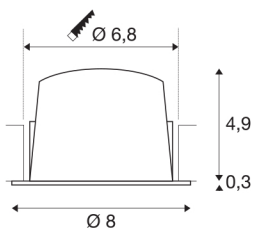

NUMINOS® DL S

Indoor LED recessed ceiling light white/black 3000K
40° gimballed, rotating and pivoting, including leaf
springs

The NUMINOS light system from SLV skilfully combines function, design and technology. With different downlights and spotlights, you can experience a thousand lighting design possibilities. Like with the NUMINOS® DL S recessed ceiling light, which impresses with its high-quality workmanship and light. Ideal for unobtrusive, modern and space-saving lighting that draws the focus to objects or the room. The recessed ceiling light convinces with a power consumption of 8.6 watts, luminous flux of 690 lumens, colour temperature of 3000 Kelvin and a colour reproduction index of 90. Installation is then done in no time at all. When will you choose SLV's modular variety?

TECHNICAL DATA

Item no.:	1003808
Number of different light outlets	1
Secondary power / secondary voltage	250mA
Height	5.2 cm
Diameter	8 cm
Installation diameter	6.8 cm
Installation depth	5.5 cm
Net weight	0.16 kg
Gross weight	0.2 kg
IP Code	IP 20 / IP 44
Safety class	III
Impact resistance class	IK02
Impact resistance	0,2 Joule
Assembly	Recessed
Assembly details	Ceiling
Wattage	8.6 W
Lumen	690 lm
Colour temperature	3000 Kelvin
Beam angle	40 °
Color	white
CRI	90
UGR ≤	19