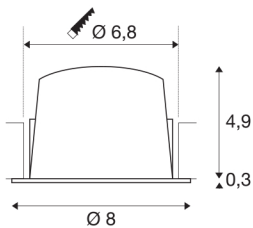

NUMINOS® DL S

Indoor LED recessed ceiling light white/white 2700K
40° gimballed, rotating and pivoting, including leaf springs

Design, technology and function in perfection: NUMINOS is the light system from SLV that combines everything. This way, you can experience a thousand lighting design possibilities with a variety of downlights and spotlights. Also with the NUMINOS® DL S recessed ceiling light, which convinces with the best workmanship and lighting quality. Ideal for discreet, modern and space-saving lighting that draws the focus to objects or the room. The recessed ceiling light convinces with a power consumption of 8.6 watts, luminous flux of 730 lumens, colour temperature of 3000 Kelvin and a colour reproduction index of 90. This means that easy installation is a mere formality. When do you choose NUMINOS ® from SLV?

TECHNICAL DATA

Item no.:	1003809
Number of different light outlets	1
Secondary power / secondary voltage	250mA
Height	5.2 cm
Diameter	8 cm
Installation diameter	6.8 cm
Installation depth	5.5 cm
Net weight	0.16 kg
Gross weight	0.185 kg
IP Code	IP 20 / IP 44
Safety class	III
Impact resistance class	IK02
Impact resistance	0,2 Joule
Assembly	Recessed
Assembly details	Ceiling
Wattage	8.6 W
Lumen	730 lm
Colour temperature	3000 Kelvin
Beam angle	40 °
Color	white
CRI	90
UGR ≤	19