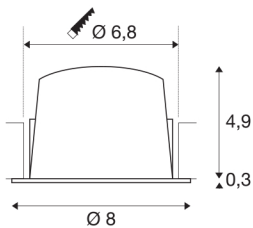

NUMINOS® DL S

Indoor LED recessed ceiling light white/chrome 3000K 40° gimballed, rotating and pivoting, including leaf springs

The NUMINOS light system from SLV combines technology, design and functionality like no other. With various downlights and spotlights, you can experience a thousand lighting design possibilities. Like with the NUMINOS® DL S recessed ceiling light, which impresses with its high-quality workmanship and light. Ideal for harmonious, modern and space-saving lighting that directs the accent to objects or the room. The recessed ceiling light convinces with a power consumption of 8.6 watts, luminous flux of 700 lumens, colour temperature of 3000 Kelvin and a colour reproduction index of 90. Installation is then done in no time at all. When to choose NUMINOS from SLV – modular diversity awaits you.

TECHNICAL DATA

Item no.:	1003810
Number of different light outlets	1
Secondary power / secondary voltage	250mA
Height	5.2 cm
Diameter	8 cm
Installation diameter	6.8 cm
Installation depth	5.5 cm
Net weight	0.16 kg
Gross weight	0.2 kg
IP Code	IP 20 / IP 44
Safety class	III
Impact resistance class	IK02
Impact resistance	0,2 Joule
Assembly	Recessed
Assembly details	Ceiling
Wattage	8.6 W
Lumen	700 lm
Colour temperature	3000 Kelvin
Beam angle	40 °
Color	white
CRI	90
UGR ≤	19