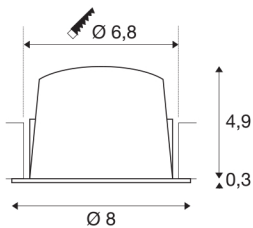

NUMINOS® DL S

Indoor LED recessed ceiling light white/black 3000K
55° gimballed, rotating and pivoting, including leaf
springs

NUMINOS is the optimally coordinated light system from SLV that combines function, design and technology. This way, you can experience a thousand lighting design possibilities with different downlights and spotlights. Like with the NUMINOS® DL S recessed ceiling light, which impresses with its high-quality workmanship and light. Ideal for discreet, modern and space-saving lighting that draws the focus to objects or the room. The recessed ceiling light convinces with a power consumption of 8.6 watts, luminous flux of 690 lumens, colour temperature of 3000 Kelvin and a colour reproduction index of 90. Installation is then done in no time at all. When do you choose NUMINOS® from SLV?

TECHNICAL DATA

Item no.:	1003811
Number of different light outlets	1
Secondary power / secondary voltage	250mA
Height	5.2 cm
Diameter	8 cm
Installation diameter	6.8 cm
Installation depth	5.5 cm
Net weight	0.16 kg
Gross weight	0.2 kg
IP Code	IP 20 / IP 44
Safety class	III
Impact resistance class	IK02
Impact resistance	0,2 Joule
Assembly	Recessed
Assembly details	Ceiling
Wattage	8.6 W
Lumen	690 lm
Colour temperature	3000 Kelvin
Beam angle	55 °
Color	white
CRI	90
UGR ≤	22