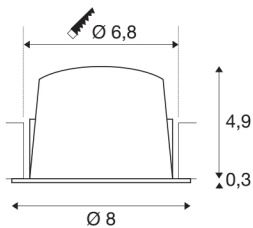

NUMINOS® DL S

Indoor LED recessed ceiling light white/white 3000K
55° gimballed, rotating and pivoting, including leaf springs

The NUMINOS light system from SLV combines technology, design and functionality like no other. With a variety of downlights and spotlights, you can experience a thousand lighting design possibilities. Like with the NUMINOS® DL S recessed ceiling light, which impresses with its high-quality workmanship and light. Ideal for harmonious, modern and space-saving lighting that directs the accent to objects or the room. The recessed ceiling light has a power consumption of 8.6 watts, a luminous flux of 730 lumens, a colour temperature of 3000 Kelvin and a high colour reproduction index of over 90. This means that easy installation is a mere formality. When will you choose SLV's modular variety?

TECHNICAL DATA

Item no.:	1003812
Number of different light outlets	1
Secondary power / secondary voltage	250mA
Height	5.2 cm
Diameter	8 cm
Installation diameter	6.8 cm
Installation depth	5.5 cm
Net weight	0.168 kg
Gross weight	0.195 kg
IP Code	IP 20 / IP 44
Safety class	III
Impact resistance class	IK02
Impact resistance	0,2 Joule
Assembly	Recessed
Assembly details	Ceiling
Wattage	8.6 W
Lumen	730 lm
Colour temperature	3000 Kelvin
Beam angle	55 °
Color	white
CRI	90
UGR ≤	22