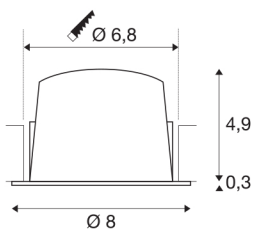

NUMINOS® DL S

Indoor LED recessed ceiling light black/black 4000K
20° gimballed, rotating and pivoting, including leaf
springs

NUMINOS is the best possible coordinated light system from SLV that combines function, design and technology. This way, you can experience a thousand lighting design possibilities with a variety of downlights and spotlights. This also includes NUMINOS® DL S, which impresses as a recessed ceiling light with the best workmanship and lighting quality. Ideal for harmonious, modern and space-saving lighting that directs the accent to objects or the room. The recessed ceiling light can convince with a power consumption of 8.6 watts, luminous flux of 730 lumens, colour temperature of 4000 Kelvin and a high colour reproduction index of over 90. This means that simple installation is a mere formality. When do you choose NUMINOS® from SLV?

TECHNICAL DATA

Item no.:	1003817
Number of different light outlets	1
Secondary power / secondary voltage	250mA
Height	5.2 cm
Diameter	8 cm
Installation diameter	6.8 cm
Installation depth	5.5 cm
Net weight	0.16 kg
Gross weight	0.2 kg
IP Code	IP 20 / IP 44
Safety class	III
Impact resistance class	IK02
Impact resistance	0,2 Joule
Assembly	Recessed
Assembly details	Ceiling
Wattage	8.6 W
Lumen	730 lm
Colour temperature	4000 Kelvin
Beam angle	20 °
Color	black
CRI	90
UGR ≤	19