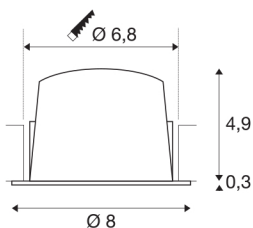

NUMINOS® DL S

Indoor LED recessed ceiling light black/white 4000K
20° gimballed, rotating and pivoting, including leaf
springs

The NUMINOS light system from SLV skilfully combines function, design and technology. With different downlights and spotlights, you can experience a thousand lighting design possibilities. Also with the NUMINOS® DL S recessed ceiling light, which convinces with the best workmanship and lighting quality. Ideal for harmonious, modern and space-saving lighting that directs the accent to objects or the room. The recessed ceiling light convinces with a power consumption of 8.6 watts, luminous flux of 790 lumens, colour temperature of 4000 Kelvin and a colour reproduction index of 90. Installation is then done in no time at all. When will you choose SLV's modular variety?

TECHNICAL DATA

Item no.:	1003818
Number of different light outlets	1
Secondary power / secondary voltage	250mA
Height	5.2 cm
Diameter	8 cm
Installation diameter	6.8 cm
Installation depth	5.5 cm
Net weight	0.12 kg
Gross weight	0.128 kg
IP Code	IP 20 / IP 44
Safety class	III
Impact resistance class	IK02
Impact resistance	0,2 Joule
Assembly	Recessed
Assembly details	Ceiling
Wattage	8.6 W
Lumen	790 lm
Colour temperature	4000 Kelvin
Beam angle	20 °
Color	black
CRI	90
UGR ≤	19