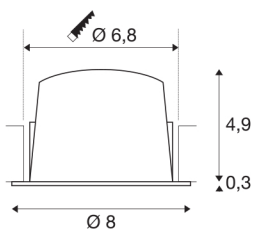

NUMINOS® DL S

Indoor LED recessed ceiling light black/chrome 4000K
20° gimballed, rotating and pivoting, including leaf
springs

NUMINOS is the perfectly coordinated light system from SLV that combines function, design and technology. With various downlights and spotlights, you provide a thousand lighting design options. Like with the NUMINOS® DL S recessed ceiling light, which impresses with its high-quality workmanship and light. Ideal for discreet, modern and space-saving lighting that directs the accent to objects or the room. The recessed ceiling light convinces with a power consumption of 8.6 watts, luminous flux of 750 lumens, colour temperature of 4000 Kelvin and a colour reproduction index of 90. This means that easy installation is a mere formality. When do you choose NUMINOS ® from SLV?

TECHNICAL DATA

Item no.:	1003819
Number of different light outlets	1
Secondary power / secondary voltage	250mA
Height	5.2 cm
Diameter	8 cm
Installation diameter	6.8 cm
Installation depth	5.5 cm
Net weight	0.16 kg
Gross weight	0.2 kg
IP Code	IP 20 / IP 44
Safety class	III
Impact resistance class	IK02
Impact resistance	0,2 Joule
Assembly	Recessed
Assembly details	Ceiling
Wattage	8.6 W
Lumen	750 lm
Colour temperature	4000 Kelvin
Beam angle	20 °
Color	black
CRI	90
UGR ≤	19