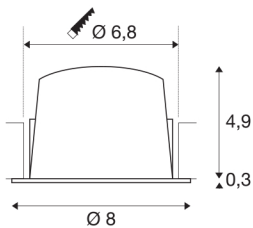

## NUMINOS® DL S

Indoor LED recessed ceiling light black/black 4000K  
40° gimballed, rotating and pivoting, including leaf  
springs

NUMINOS is the perfectly coordinated light system from SLV that combines function, design and technology. This way, you can experience a thousand lighting design possibilities with different downlights and spotlights. This also includes NUMINOS® DL S, which impresses as a recessed ceiling light with the best workmanship and lighting quality. In this way, you can create unobtrusive, modern and space-saving lighting that draws the focus to objects or the room. The recessed ceiling light convinces with a power consumption of 8.6 watts, luminous flux of 730 lumens, colour temperature of 4000 Kelvin and a colour reproduction index of 90. Installation is then done in no time at all. When do you choose NUMINOS ® from SLV?

## TECHNICAL DATA

Item no.:	1003820
Number of different light outlets	1
Secondary power / secondary voltage	250mA
Height	5.2 cm
Diameter	8 cm
Installation diameter	6.8 cm
Installation depth	5.5 cm
Net weight	0.16 kg
Gross weight	0.2 kg
IP Code	IP 20 / IP 44
Safety class	III
Impact resistance class	IK02
Impact resistance	0,2 Joule
Assembly	Recessed
Assembly details	Ceiling
Wattage	8.6 W
Lumen	730 lm
Colour temperature	4000 Kelvin
Beam angle	40 °
Color	black
CRI	90
UGR ≤	19