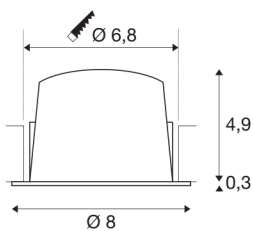

NUMINOS® DL S

Indoor LED recessed ceiling light black/white 4000K
40° gimballed, rotating and pivoting, including leaf
springs

Design, technology and function in perfection: NUMINOS is the light system from SLV that combines everything. The various downlights and spotlights make a thousand lighting design options possible. This also includes NUMINOS® DL S, which impresses as a recessed ceiling light with the best workmanship and lighting quality. In this way, you can create discreet, modern and space-saving lighting that draws the focus to objects or the room. The recessed ceiling light has a power consumption of 8.6 watts, a luminous flux of 790 lumens, a colour temperature of 4000 Kelvin and a good colour reproduction index of over 90. Installation is then done in no time at all. When to choose NUMINOS from SLV – modular diversity awaits you.

TECHNICAL DATA

Item no.:	1003821
Number of different light outlets	1
Secondary power / secondary voltage	250mA
Height	5.2 cm
Diameter	8 cm
Installation diameter	6.8 cm
Installation depth	5.5 cm
Net weight	0.16 kg
Gross weight	0.2 kg
IP Code	IP 20 / IP 44
Safety class	III
Impact resistance class	IK02
Impact resistance	0,2 Joule
Assembly	Recessed
Assembly details	Ceiling
Wattage	8.6 W
Lumen	790 lm
Colour temperature	4000 Kelvin
Beam angle	40 °
Color	black
CRI	90
UGR ≤	19