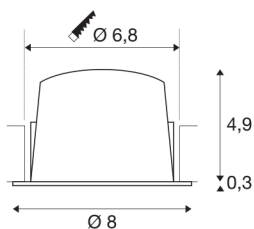

NUMINOS® DL S

Indoor LED recessed ceiling light black/chrome 4000K 40° gimballed, rotating and pivoting, including leaf springs

The NUMINOS light system from SLV skilfully combines function, design and technology. With a variety of downlights and spotlights, you can experience a thousand lighting design possibilities. Like with the NUMINOS® DL S recessed ceiling light, which impresses with its high-quality workmanship and light. Ideal for unobtrusive, modern and space-saving lighting that draws the focus to objects or the room. The recessed ceiling light can convince with a power consumption of 8.6 watts, luminous flux of 750 lumens, colour temperature of 4000 Kelvin and a high colour reproduction index of over 90. Installation is then done in no time at all. When to choose NUMINOS from SLV – modular diversity awaits you.

TECHNICAL DATA

Item no.:	1003822
Number of different light outlets	1
Secondary power / secondary voltage	250mA
Height	5.2 cm
Diameter	8 cm
Installation diameter	6.8 cm
Installation depth	5.5 cm
Net weight	0.16 kg
Gross weight	0.2 kg
IP Code	IP 20 / IP 44
Safety class	III
Impact resistance class	IK02
Impact resistance	0,2 Joule
Assembly	Recessed
Assembly details	Ceiling
Wattage	8.6 W
Lumen	750 lm
Colour temperature	4000 Kelvin
Beam angle	40 °
Color	black
CRI	90
UGR ≤	19