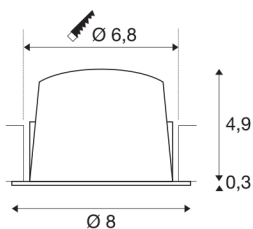

NUMINOS® DL S

Indoor LED recessed ceiling light black/black 4000K
55° gimballed, rotating and pivoting, including leaf
springs

Design, technology and function in perfection: NUMINOS is the light system from SLV that combines everything. With a variety of downlights and spotlights, you provide a thousand lighting design options. Also with the NUMINOS® DL S recessed ceiling light, which convinces with the best workmanship and lighting quality. In this way, you can create unobtrusive, modern and space-saving lighting that draws the focus to objects or the room. The recessed ceiling light can convince with a power consumption of 8.6 watts, luminous flux of 730 lumens, colour temperature of 4000 Kelvin and a high colour reproduction index of over 90. Installation is then done in no time at all. When to choose NUMINOS from SLV – modular diversity awaits you.

TECHNICAL DATA

Item no.:	1003823
Number of different light outlets	1
Secondary power / secondary voltage	250mA
Height	5.2 cm
Diameter	8 cm
Installation diameter	6.8 cm
Installation depth	5.5 cm
Net weight	0.16 kg
Gross weight	0.2 kg
IP Code	IP 20 / IP 44
Safety class	III
Impact resistance class	IK02
Impact resistance	0,2 Joule
Assembly	Recessed
Assembly details	Ceiling
Wattage	8.6 W
Lumen	730 lm
Colour temperature	4000 Kelvin
Beam angle	55 °
Color	black
CRI	90
UGR ≤	22