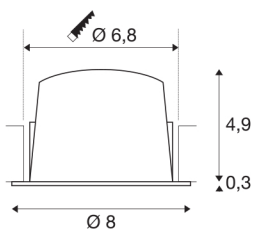

## NUMINOS® DL S

Indoor LED recessed ceiling light black/white 4000K  
55° gimballed, rotating and pivoting, including leaf  
springs

The NUMINOS light system from SLV skilfully combines function, design and technology. With different downlights and spotlights, you can experience a thousand lighting design possibilities. Also with the NUMINOS® DL S recessed ceiling light, which convinces with the best workmanship and lighting quality. Ideal for discreet, modern and space-saving lighting that directs the accent to objects or the room. The recessed ceiling light can convince with a power consumption of 8.6 watts, luminous flux of 790 lumens, colour temperature of 4000 Kelvin and a high colour reproduction index of over 90. This means that easy installation is a mere formality. When to choose NUMINOS from SLV – modular diversity awaits you.

## TECHNICAL DATA

Item no.:	1003824
Number of different light outlets	1
Secondary power / secondary voltage	250mA
Height	5.2 cm
Diameter	8 cm
Installation diameter	6.8 cm
Installation depth	5.5 cm
Net weight	0.12 kg
Gross weight	0.128 kg
IP Code	IP 20 / IP 44
Safety class	III
Impact resistance class	IK02
Impact resistance	0,2 Joule
Assembly	Recessed
Assembly details	Ceiling
Wattage	8.6 W
Lumen	790 lm
Colour temperature	4000 Kelvin
Beam angle	55 °
Color	black
CRI	90
UGR ≤	22