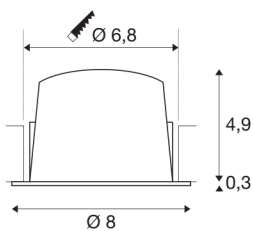

NUMINOS® DL S

Indoor LED recessed ceiling light black/chrome 4000K 55° gimballed, rotating and pivoting, including leaf springs

The NUMINOS light system from SLV skilfully combines function, design and technology. With a variety of downlights and spotlights, you can experience a thousand lighting design possibilities. This also includes NUMINOS® DL S, which impresses as a recessed ceiling light with the best workmanship and lighting quality. Ideal for discreet, modern and space-saving lighting that directs the accent to objects or the room. The recessed ceiling light has a power consumption of 8.6 watts, a luminous flux of 750 lumens, a colour temperature of 4000 Kelvin and a good colour reproduction index of over 90. Installation is then done in no time at all. When will you choose SLV's modular variety?

TECHNICAL DATA

Item no.:	1003825
Number of different light outlets	1
Secondary power / secondary voltage	250mA
Height	5.2 cm
Diameter	8 cm
Installation diameter	6.8 cm
Installation depth	5.5 cm
Net weight	0.16 kg
Gross weight	0.2 kg
IP Code	IP 20 / IP 44
Safety class	III
Impact resistance class	IK02
Impact resistance	0,2 Joule
Assembly	Recessed
Assembly details	Ceiling
Wattage	8.6 W
Lumen	750 lm
Colour temperature	4000 Kelvin
Beam angle	55 °
Color	black
CRI	90
UGR ≤	22