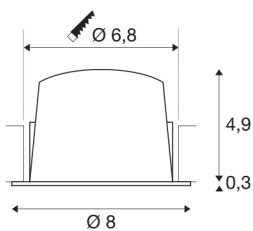

## NUMINOS® DL S

Indoor LED recessed ceiling light white/black 4000K  
20° gimballed, rotating and pivoting, including leaf  
springs

Design, technology and function in perfection: NUMINOS is the light system from SLV that combines everything. With different downlights and spotlights, you provide a thousand lighting design possibilities. Like with the NUMINOS® DL S recessed ceiling light, which impresses with its high-quality workmanship and light. Ideal for discreet, modern and space-saving lighting that directs the accent to objects or the room. The recessed ceiling light has a power consumption of 8.6 watts, a luminous flux of 730 lumens, a colour temperature of 4000 Kelvin and a good colour reproduction index of over 90. Installation is then done in no time at all. When do you choose NUMINOS® from SLV?

## TECHNICAL DATA

Item no.:	1003829
Number of different light outlets	1
Secondary power / secondary voltage	250mA
Height	5.2 cm
Diameter	8 cm
Installation diameter	6.8 cm
Installation depth	5.5 cm
Net weight	0.12 kg
Gross weight	0.128 kg
IP Code	IP 20 / IP 44
Safety class	III
Impact resistance class	IK02
Impact resistance	0,2 Joule
Assembly	Recessed
Assembly details	Ceiling
Wattage	8.6 W
Lumen	730 lm
Colour temperature	4000 Kelvin
Beam angle	20 °
Color	white
CRI	90
UGR ≤	19