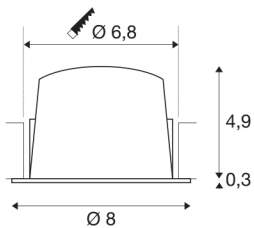

NUMINOS® DL S

Indoor LED recessed ceiling light white/white 4000K
20° gimballed, rotating and pivoting, including leaf
springs

The NUMINOS light system from SLV combines technology, design and functionality like no other. This way, you can experience a thousand lighting design possibilities with different downlights and spotlights. Like with the NUMINOS® DL S recessed ceiling light, which impresses with its high-quality workmanship and light. Ideal for discreet, modern and space-saving lighting that draws the focus to objects or the room. The recessed ceiling light convinces with a power consumption of 8.6 watts, luminous flux of 790 lumens, colour temperature of 4000 Kelvin and a colour reproduction index of 90. Installation is then done in no time at all. When to choose NUMINOS from SLV – modular diversity awaits you.

TECHNICAL DATA

Item no.:	1003830
Number of different light outlets	1
Secondary power / secondary voltage	250mA
Height	5.2 cm
Diameter	8 cm
Installation diameter	6.8 cm
Installation depth	5.5 cm
Net weight	0.16 kg
Gross weight	0.2 kg
IP Code	IP 20 / IP 44
Safety class	III
Impact resistance class	IK02
Impact resistance	0,2 Joule
Assembly	Recessed
Assembly details	Ceiling
Wattage	8.6 W
Lumen	790 lm
Colour temperature	4000 Kelvin
Beam angle	20 °
Color	white
CRI	90
UGR ≤	19