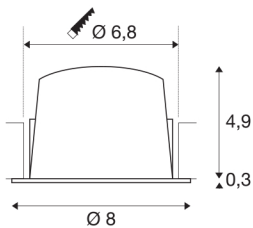

NUMINOS® DL S

Indoor LED recessed ceiling light white/chrome 4000K
20° gimballed, rotating and pivoting, including leaf
springs

The NUMINOS light system from SLV perfectly combines function, design and technology. This way, you can experience a thousand lighting design possibilities with a variety of downlights and spotlights. This also includes NUMINOS® DL S, which impresses as a recessed ceiling light with the best workmanship and lighting quality. Ideal for discreet, modern and space-saving lighting that directs the accent to objects or the room. The recessed ceiling light has a power consumption of 8.6 watts, a luminous flux of 750 lumens, a colour temperature of 4000 Kelvin and a good colour reproduction index of over 90. Installation is then done in no time at all. When do you choose NUMINOS® from SLV?

TECHNICAL DATA

Item no.:	1003831
Number of different light outlets	1
Secondary power / secondary voltage	250mA
Height	5.2 cm
Diameter	8 cm
Installation diameter	6.8 cm
Installation depth	5.5 cm
Net weight	0.12 kg
Gross weight	0.128 kg
IP Code	IP 20 / IP 44
Safety class	III
Impact resistance class	IK02
Impact resistance	0,2 Joule
Assembly	Recessed
Assembly details	Ceiling
Wattage	8.6 W
Lumen	750 lm
Colour temperature	4000 Kelvin
Beam angle	20 °
Color	white
CRI	90
UGR ≤	19