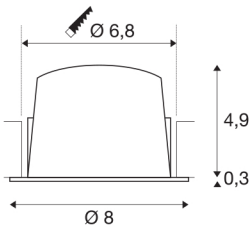

## NUMINOS® DL S

Indoor LED recessed ceiling light white/black 4000K  
40° gimballed, rotating and pivoting, including leaf  
springs

Design, technology and function in perfection: NUMINOS is the light system from SLV that combines everything. With different downlights and spotlights, you provide a thousand lighting design possibilities. Also with the NUMINOS® DL S recessed ceiling light, which convinces with the best workmanship and lighting quality. Ideal for discreet, modern and space-saving lighting that directs the accent to objects or the room. The recessed ceiling light can convince with a power consumption of 8.6 watts, luminous flux of 730 lumens, colour temperature of 4000 Kelvin and a high colour reproduction index of over 90. This means that simple installation is a mere formality. When to choose NUMINOS from SLV – modular diversity awaits you.

## TECHNICAL DATA

Item no.:	1003832
Number of different light outlets	1
Secondary power / secondary voltage	250mA
Height	5.2 cm
Diameter	8 cm
Installation diameter	6.8 cm
Installation depth	5.5 cm
Net weight	0.16 kg
Gross weight	0.2 kg
IP Code	IP 20 / IP 44
Safety class	III
Impact resistance class	IK02
Impact resistance	0,2 Joule
Assembly	Recessed
Assembly details	Ceiling
Wattage	8.6 W
Lumen	730 lm
Colour temperature	4000 Kelvin
Beam angle	40 °
Color	white
CRI	90
UGR ≤	19