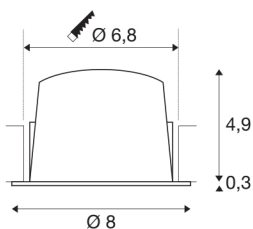

NUMINOS® DL S

Indoor LED recessed ceiling light white/white 4000K
40° gimballed, rotating and pivoting, including leaf
springs

Design, technology and function in perfection: NUMINOS is the light system from SLV that combines everything. The different downlights and spotlights make a thousand lighting design options possible. This also includes NUMINOS® DL S, which impresses as a recessed ceiling light with the best workmanship and lighting quality. Ideal for discreet, modern and space-saving lighting that draws the focus to objects or the room. The recessed ceiling light has a power consumption of 8.6 watts, a luminous flux of 790 lumens, a colour temperature of 4000 Kelvin and a good colour reproduction index of over 90. Installation is then done in no time at all. When do you choose NUMINOS® from SLV?

TECHNICAL DATA

Item no.:	1003833
Number of different light outlets	1
Secondary power / secondary voltage	250mA
Height	5.2 cm
Diameter	8 cm
Installation diameter	6.8 cm
Installation depth	5.5 cm
Net weight	0.16 kg
Gross weight	0.2 kg
IP Code	IP 20 / IP 44
Safety class	III
Impact resistance class	IK02
Impact resistance	0,2 Joule
Assembly	Recessed
Assembly details	Ceiling
Wattage	8.6 W
Lumen	790 lm
Colour temperature	4000 Kelvin
Beam angle	40 °
Color	white
CRI	90
UGR ≤	19