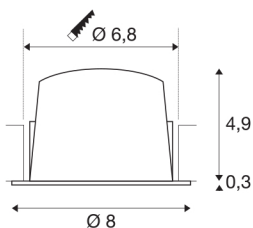

NUMINOS® DL S

Indoor LED recessed ceiling light white/chrome 4000K
40° gimballed, rotating and pivoting, including leaf
springs

The NUMINOS light system from SLV perfectly combines function, design and technology. With a variety of downlights and spotlights, you provide a thousand lighting design options. Like with the NUMINOS® DL S recessed ceiling light, which impresses with its high-quality workmanship and light. Ideal for discreet, modern and space-saving lighting that draws the focus to objects or the room. The recessed ceiling light convinces with a power consumption of 8.6 watts, luminous flux of 750 lumens, colour temperature of 4000 Kelvin and a colour reproduction index of 90. Installation is then done in no time at all. When do you choose NUMINOS ® from SLV?

TECHNICAL DATA

Item no.:	1003834
Number of different light outlets	1
Secondary power / secondary voltage	250mA
Height	5.2 cm
Diameter	8 cm
Installation diameter	6.8 cm
Installation depth	5.5 cm
Net weight	0.16 kg
Gross weight	0.2 kg
IP Code	IP 20 / IP 44
Safety class	III
Impact resistance class	IK02
Impact resistance	0,2 Joule
Assembly	Recessed
Assembly details	Ceiling
Wattage	8.6 W
Lumen	750 lm
Colour temperature	4000 Kelvin
Beam angle	40 °
Color	white
CRI	90
UGR ≤	19